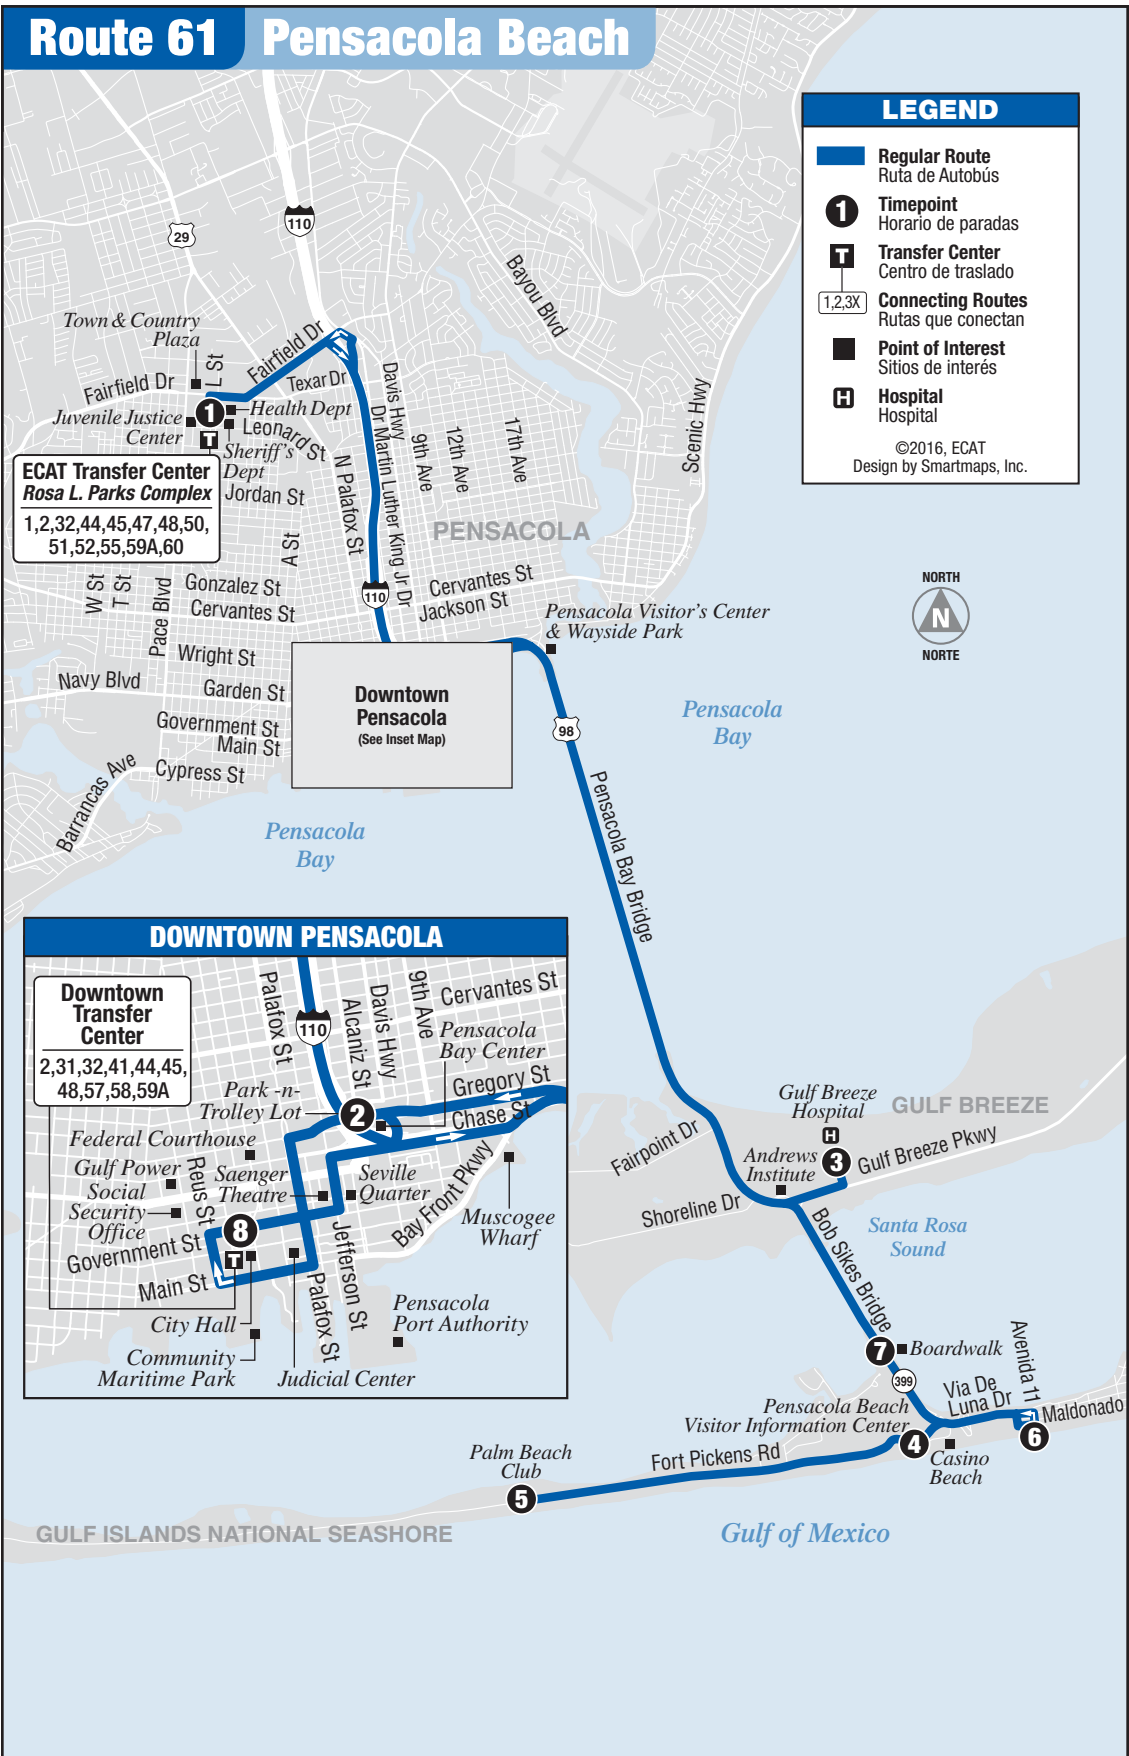

Route 61 Pensacola Beach

LEGEND

- **Regular Route**
  Ruta de Autobús
- **1** **Timepoint**
  Horario de paradas
- **T** **Transfer Center**
  Centro de traslado
- 1,2,3X **Connecting Routes**
  Rutas que conectan
- **Point of Interest**
  Sitios de interés
- **H** **Hospital**
  Hospital

©2016, ECAT
Design by Smartmaps, Inc.

**ECAT Transfer Center
Rosa L. Parks Complex**
1,2,32,44,45,47,48,50,
51,52,55,59A,60

**Downtown
Pensacola**
(See Inset Map)

DOWNTOWN PENSACOLA

Downtown Transfer Center
2,31,32,41,44,45,
48,57,58,59A

Palatof St, Davis Hwy, 9th Ave, Cervantes St, Alcañiz St, Pensacola Bay Center, Gregory St, Chase St, Park-n-Trolley Lot, Federal Courthouse, Gulf Power Social Security Office, Saenger Theatre, Reus St, Government St, Main St, City Hall, Community Maritime Park, Jefferson St, Palatof St, Judicial Center, Seville Quarter, Bay Front Pkwy, Muscogee Wharf, Pensacola Port Authority

GULF ISLANDS NATIONAL SEASHORE

Gulf of Mexico